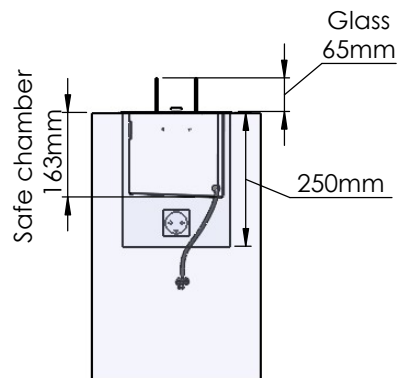

Glass solution 5