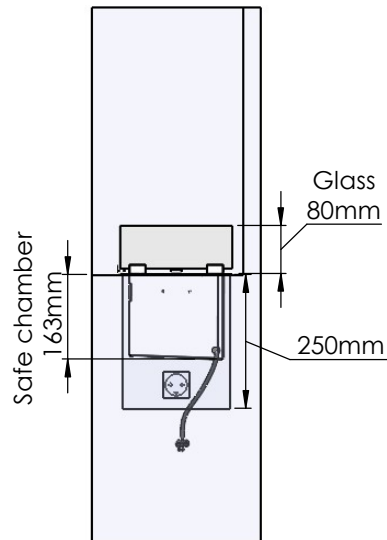

Glass solution 11