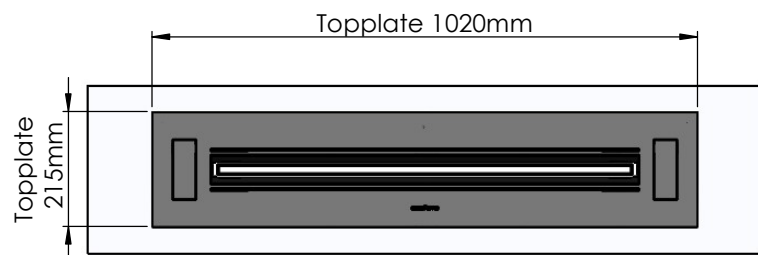

Glass solution 5