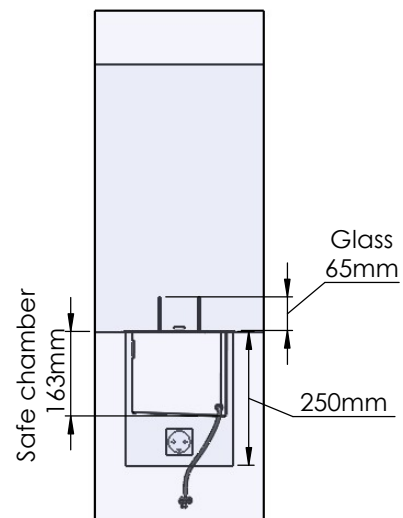

Glass solution 2

Wall cut-out dimensions