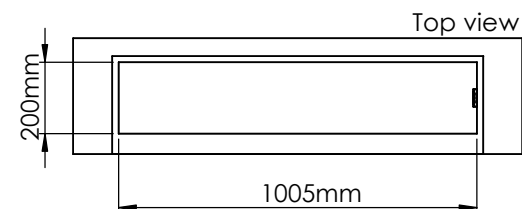

Wall cut-out dimensions

PRINCIPLE
72355

Denver F6
1020

Flame Tray 800mm
With Remote control, Bluetooth / App
Six flame levels incl. ECO
2x65mm high glass screen

Dimensions in millimeters Page 1 / 1

Decoflame Aps
Vang Mark 2
9380 Vestbjerg
Denmark
Tlf: +45 9630 4800

bestilling@decoflame.dk

Order: -

Customer: -

REKV. NO. : -

Date: -