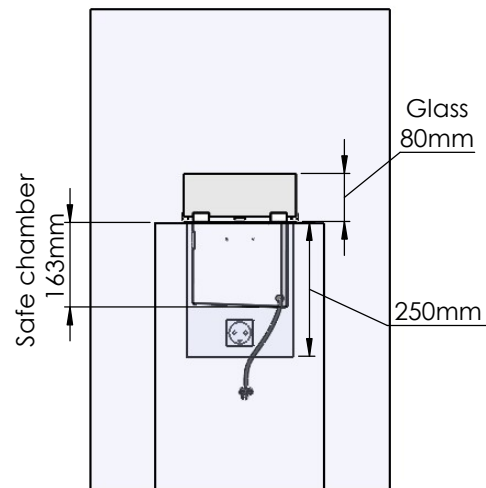

Glass solution 8