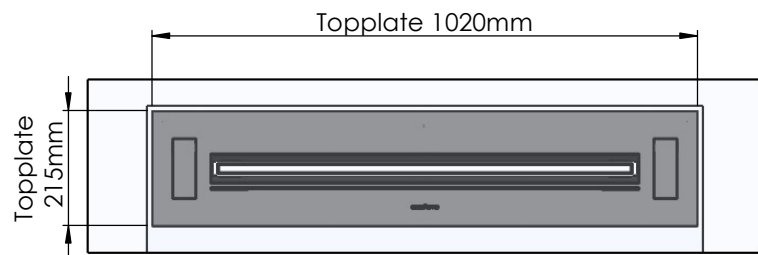

Glass solution 1