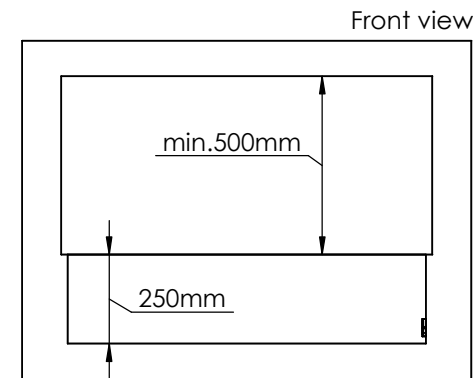

Wall cut-out dimensions

PRINCIPLE
72355

Denver F6
1020

Flame Tray 800mm
With Remote control, Bluetooth / App
Six flame levels incl. ECO
80mm high glass screen

Dimensions in millimeters Page 1 / 1

Decoflame Aps
Vang Mark 2
9380 Vestbjerg
Denmark
Tlf: +45 9630 4800

bestilling@decoflame.dk

Order: -

Customer: -

REKV. NO.: -

Date: -