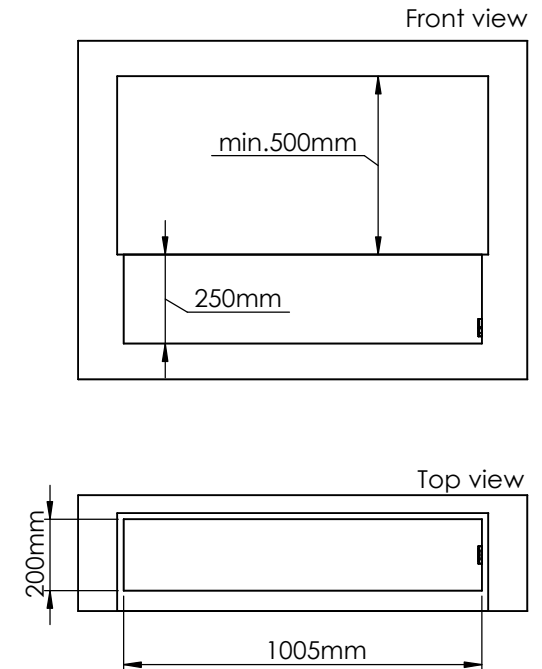

Wall cut-out dimensions

PRINCIPLE
72355

Denver F6
1020

Flame Tray 800mm
With Remote control, Bluetooth / App
Six flame levels incl. ECO

Dimensions in millimeters Page 1 / 1

Decoflame Aps
Vang Mark 2
9380 Vestbjerg
Denmark
Tlf: +45 9630 4800

bestilling@decoflame.dk

Order: -

Customer: -

REKV. NO.: -

Date: -