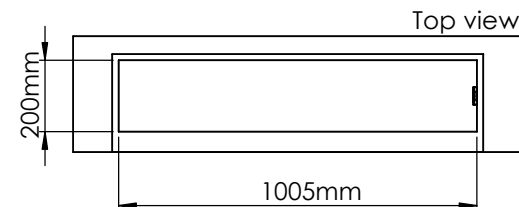

Wall cut-out dimensions

PRINCIPLE
72355

Denver F6
1020

Flame Tray 800mm
With Remote control, Bluetooth / App
Six flame levels incl. ECO
2x80mm high glass screen

Dimensions in millimeters Page 1 / 1

Decoflame Aps
Vang Mark 2
9380 Vestbjerg
Denmark
Tlf: +45 9630 4800

bestilling@decoflame.dk

Order: -

Customer: -

REKV. NO. : -

Date: -