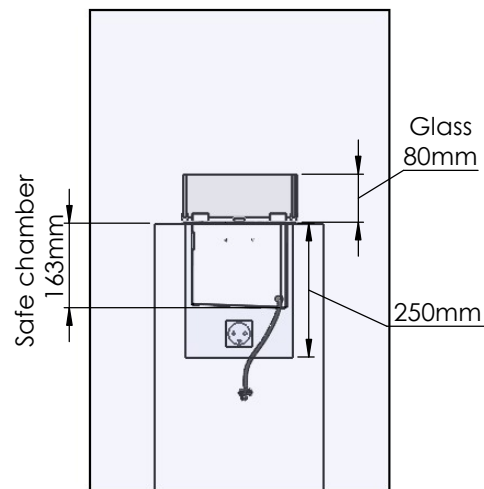

Glass solution 10

Wall cut-out dimensions

PRINCIPLE
72355

Denver F6
1020

Flame Tray 800mm
With Remote control, Bluetooth / App
Six flame levels incl. ECO
3x80mm high glass screen

Dimensions in millimeters Page 1 / 1

Decoflame Aps
Vang Mark 2
9380 Vestbjerg
Denmark
Tlf: +45 9630 4800

bestilling@decoflame.dk

Order: -

Customer: -

REKV. NO. : -

Date: -