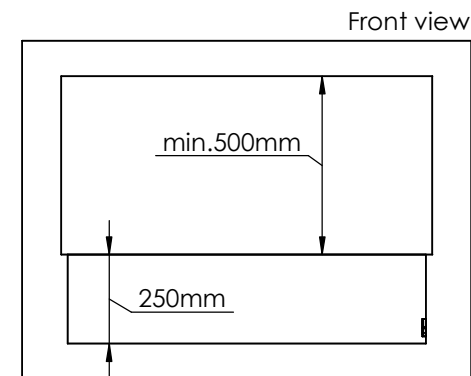

Wall cut-out dimensions

PRINCIPLE
72355

Denver F6
1020

Flame Tray 800mm
With Remote control, Bluetooth / App
Six flame levels incl. ECO
2x65mm high glass screen

Dimensions in millimeters Page 1 / 1

Decoflame Aps
Vang Mark 2
9380 Vestbjerg
Denmark
Tlf: +45 9630 4800

bestilling@decoflame.dk

Order: -

Customer: -

REKV. NO. : -

Date: -