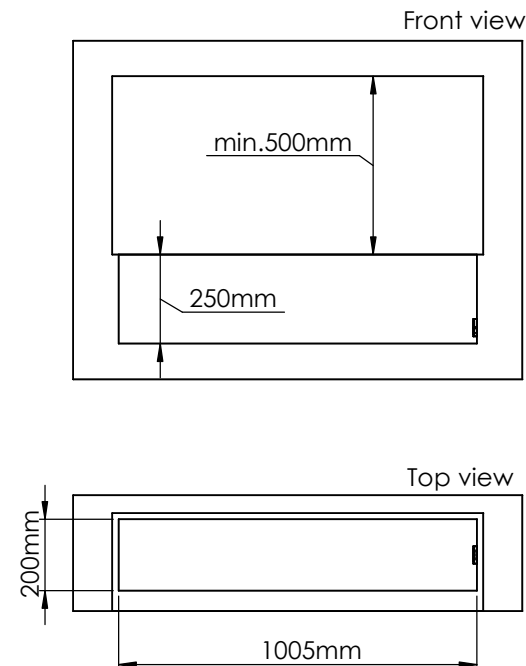

PRINCIPLE
72355

Denver F6
1020

Flame Tray 800mm
With Remote control, Bluetooth / App
Six flame levels incl. ECO
2x65mm high glass screen

Dimensions in millimeters Page 1 / 1

Decoflame Aps
Vang Mark 2
9380 Vestbjerg
Denmark
Tlf: +45 9630 4800

bestilling@decoflame.dk

Order: -

Customer: -

REKV. NO.: -

Date: -