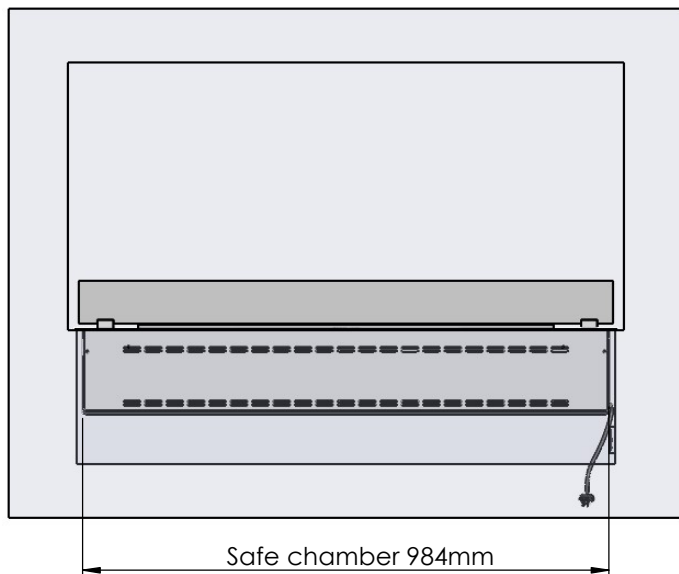

Glass solution 3