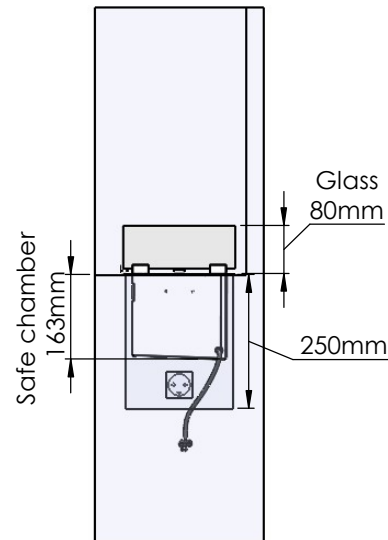

Glass solution 9