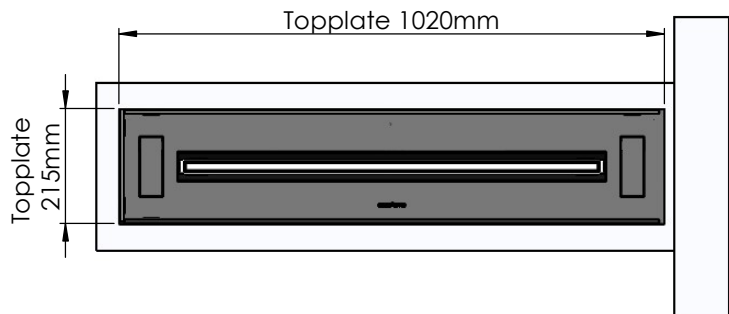

Glass solution 10

Wall cut-out dimensions

PRINCIPLE
72355

Denver F6
1020

Flame Tray 800mm
With Remote control, Bluetooth / App
Six flame levels incl. ECO
3x80mm high glass screen

Dimensions in millimeters Page 1 / 1

Decoflame Aps
Vang Mark 2
9380 Vestbjerg
Denmark
Tlf: +45 9630 4800

bestilling@decoflame.dk

Order: -

Customer: -

REKV. NO. : -

Date: -