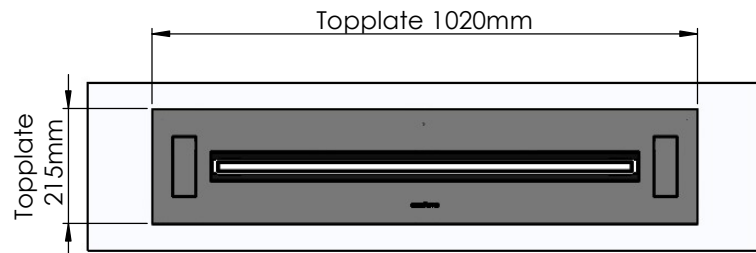

Glass solution 6