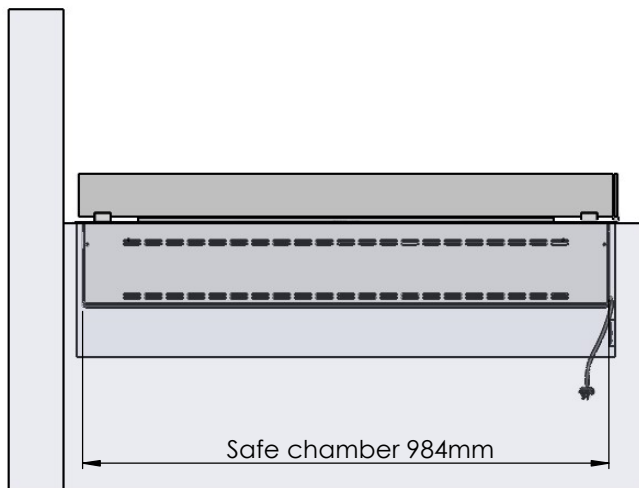

Glass solution 8