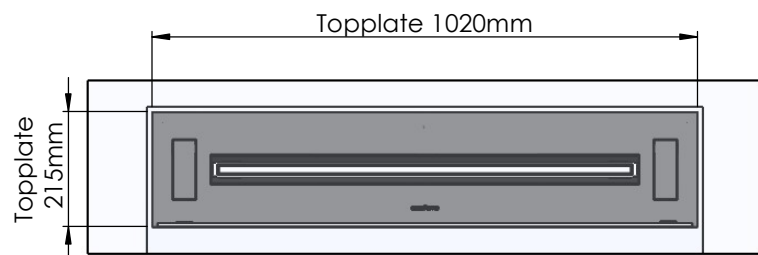

Glass solution 3