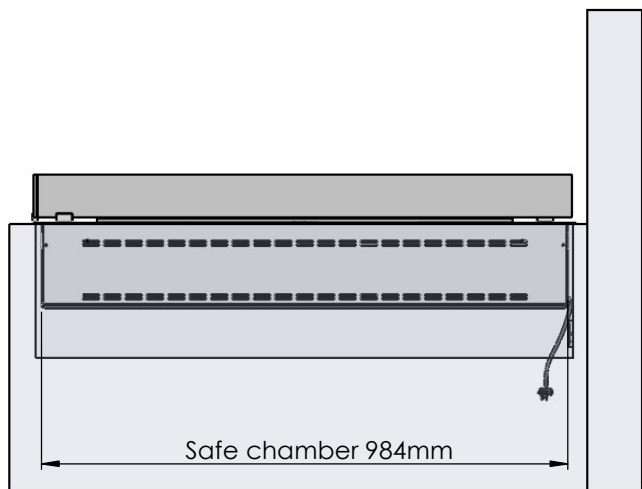

Glass solution 10

Wall cut-out dimensions

PRINCIPLE
72355

Denver F6
1020

Flame Tray 800mm
With Remote control, Bluetooth / App
Six flame levels incl. ECO
3x80mm high glass screen

Dimensions in millimeters Page 1 / 1

Decoflame Aps
Vang Mark 2
9380 Vestbjerg
Denmark
Tlf: +45 9630 4800

bestilling@decoflame.dk

Order: -

Customer: -

REKV. NO. : -

Date: -