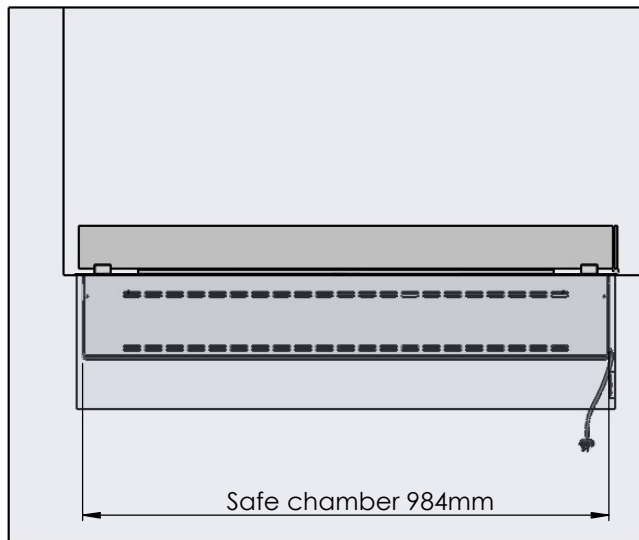

Glass solution 9