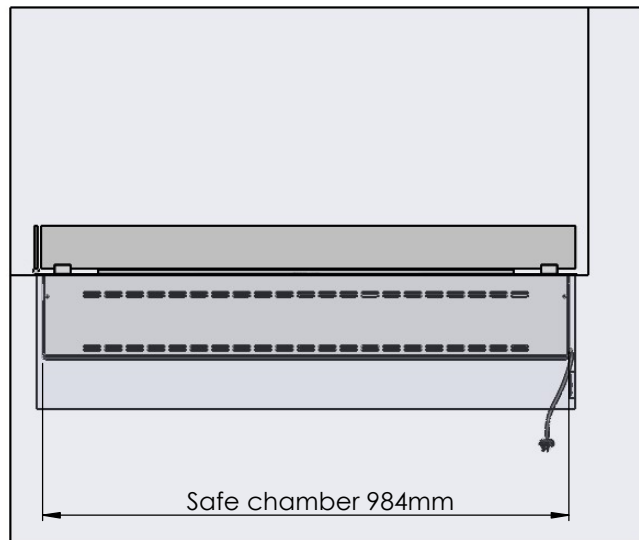

Glass solution 11