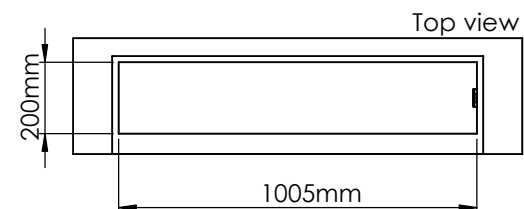

Wall cut-out dimensions

PRINCIPLE
72355

Denver F6
1020

Flame Tray 800mm
With Remote control, Bluetooth / App
Six flame levels incl. ECO
2x80mm high glass screen

Dimensions in millimeters Page 1 / 1

Decoflame Aps
Vang Mark 2
9380 Vestbjerg
Denmark
Tlf: +45 9630 4800

bestilling@decoflame.dk

Order: -

Customer: -

REKV. NO.: -

Date: -