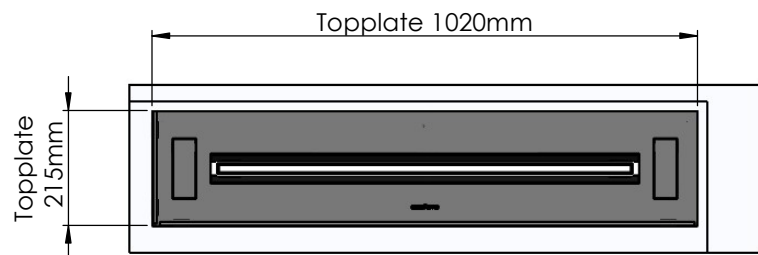

Glass solution 11