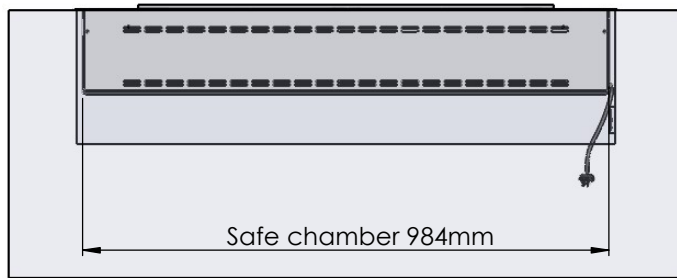

Glass solution 6