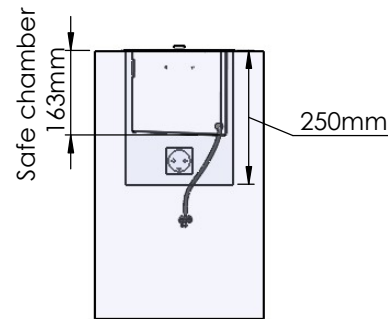

Glass solution 6