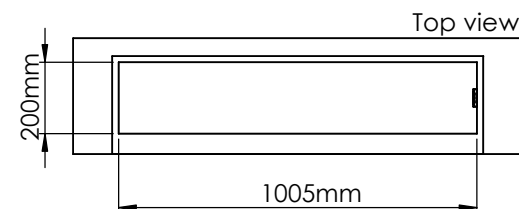

Wall cut-out dimensions

PRINCIPLE
72355

Denver F6
1020

Flame Tray 800mm
With Remote control, Bluetooth / App
Six flame levels incl. ECO
3x80mm high glass screen

Dimensions in millimeters Page 1 / 1

Decoflame Aps
Vang Mark 2
9380 Vestbjerg
Denmark
Tlf: +45 9630 4800

bestilling@decoflame.dk

Order: -

Customer: -

REKV. NO.: -

Date: -