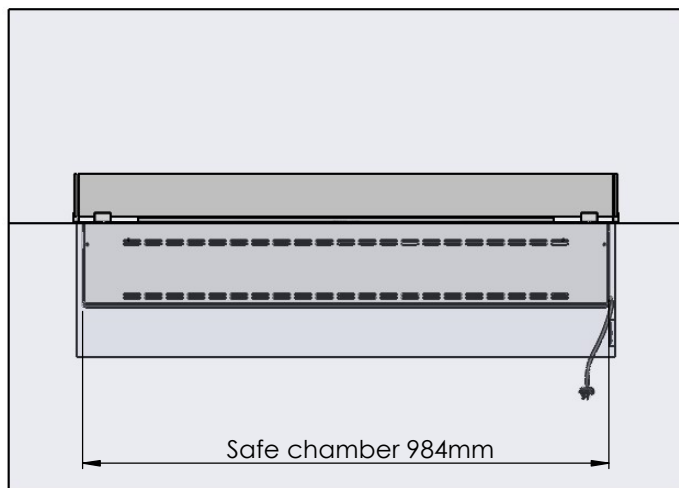

Glass solution 12