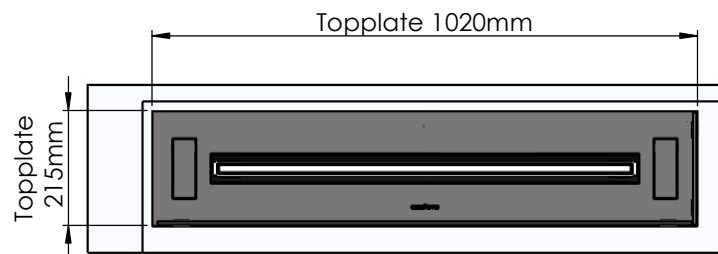

Glass solution 9