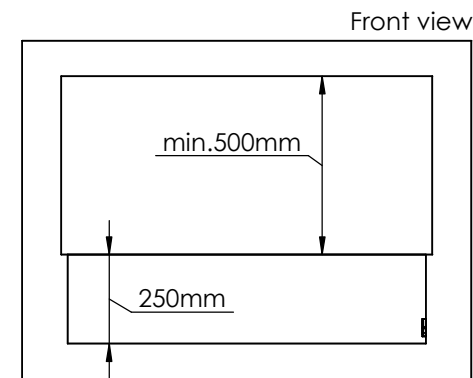

Wall cut-out dimensions

PRINCIPLE
72355

Denver F6
1020

Flame Tray 800mm
With Remote control, Bluetooth / App
Six flame levels incl. ECO
2x80mm high glass screen

Dimensions in millimeters Page 1 / 1

Decoflame Aps
Vang Mark 2
9380 Vestbjerg
Denmark
Tlf: +45 9630 4800

bestilling@decoflame.dk

Order: -

Customer: -

REKV. NO. : -

Date: -