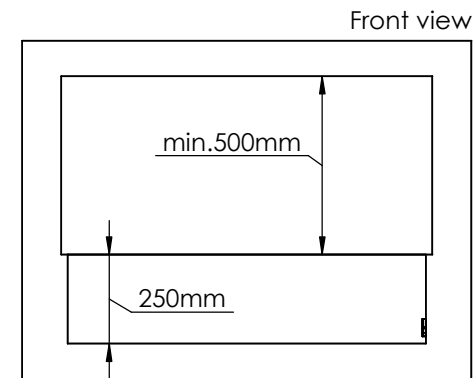

Wall cut-out dimensions

PRINCIPLE
72355

Denver F6
1020

Flame Tray 800mm
With Remote control, Bluetooth / App
Six flame levels incl. ECO
65mm high glass screen

Dimensions in millimeters Page 1 / 1

Decoflame Aps
Vang Mark 2
9380 Vestbjerg
Denmark
Tlf: +45 9630 4800

bestilling@decoflame.dk

Order: -

Customer: -

REKV. NO.: -

Date: -