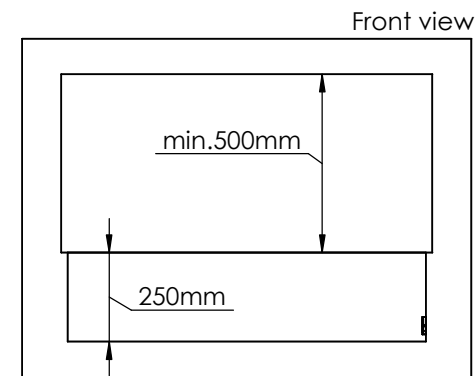

Wall cut-out dimensions

PRINCIPLE
72355

Denver F6
1020

Flame Tray 800mm
With Remote control, Bluetooth / App
Six flame levels incl. ECO
2x80mm high glass screen

Dimensions in millimeters Page 1 / 1

Decoflame Aps
Vang Mark 2
9380 Vestbjerg
Denmark
Tlf: +45 9630 4800

bestilling@decoflame.dk

Order: -

Customer: -

REKV. NO. : -

Date: -