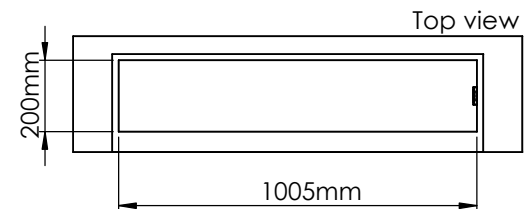

Wall cut-out dimensions

PRINCIPLE
72355

Denver F6
1020

Flame Tray 800mm
With Remote control, Bluetooth / App
Six flame levels incl. ECO
2x80mm high glass screen

Dimensions in millimeters Page 1 / 1

Decoflame Aps
Vang Mark 2
9380 Vestbjerg
Denmark
Tlf: +45 9630 4800

bestilling@decoflame.dk

Order: -

Customer: -

REKV. NO. : -

Date: -