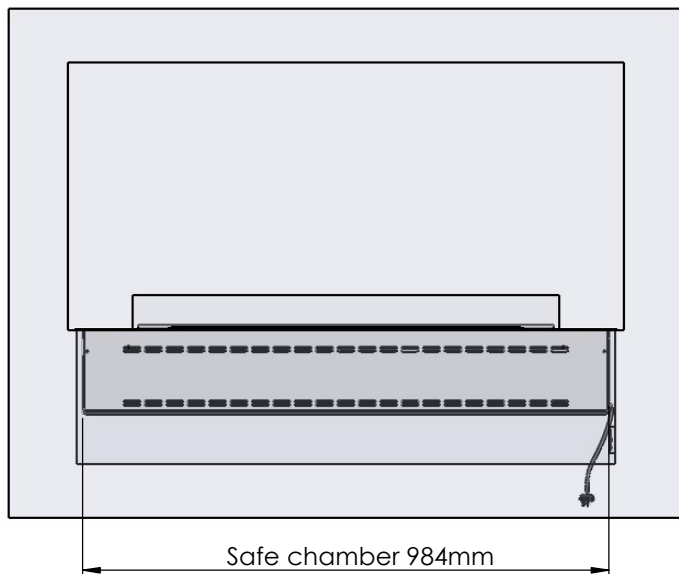

Glass solution 1