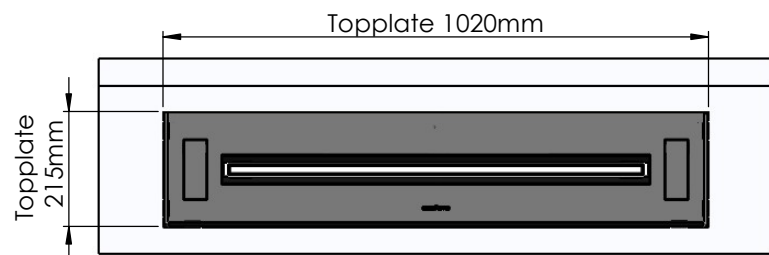

Glass solution 12