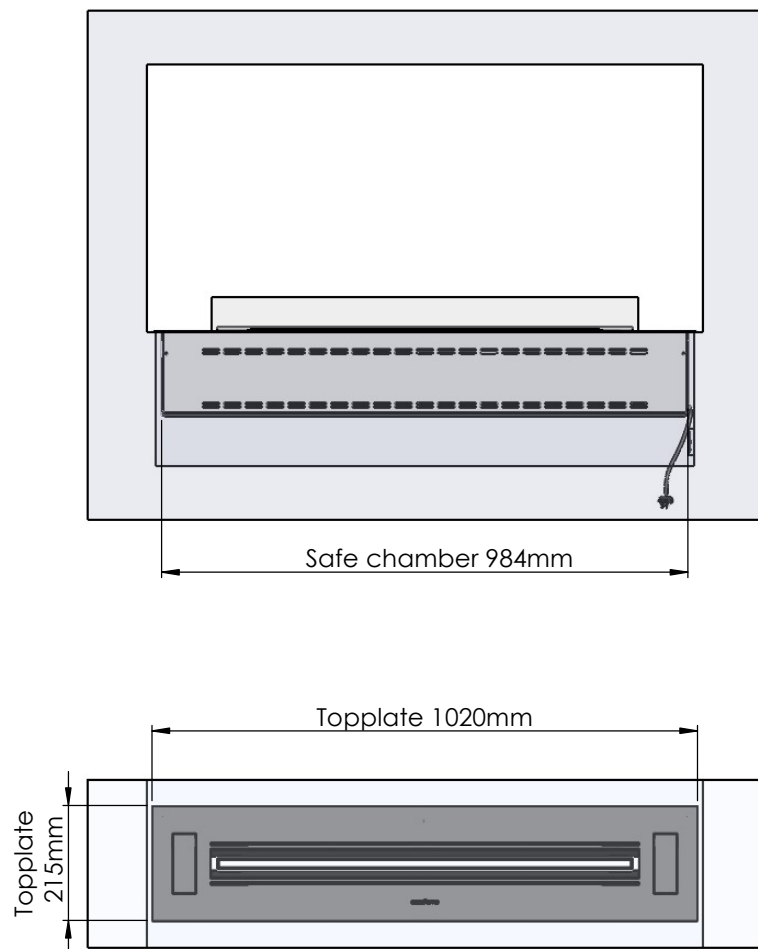

Glass solution 2

Wall cut-out dimensions