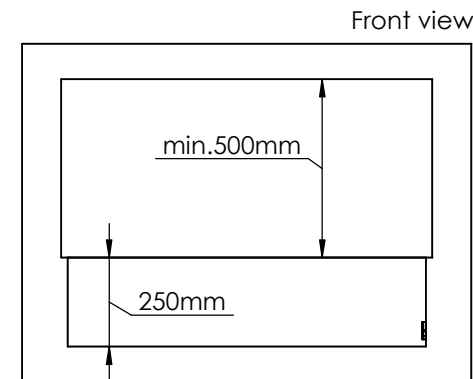

Wall cut-out dimensions

PRINCIPLE
72355

Denver F6
1020

Flame Tray 800mm
With Remote control, Bluetooth / App
Six flame levels incl. ECO
2x80mm high glass screen

Dimensions in millimeters Page 1 / 1

Decoflame Aps
Vang Mark 2
9380 Vestbjerg
Denmark
Tlf: +45 9630 4800

bestilling@decoflame.dk

Order: -

Customer: -

REKV. NO.: -

Date: -