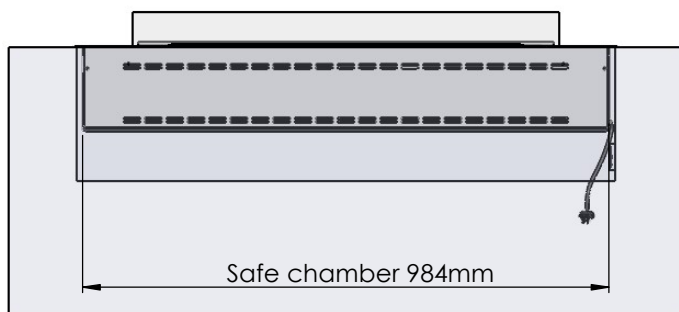

Glass solution 5