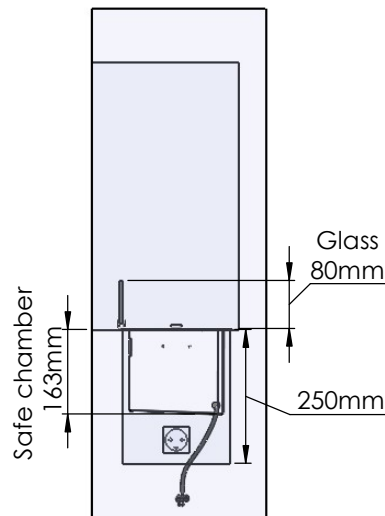

Glass solution 3