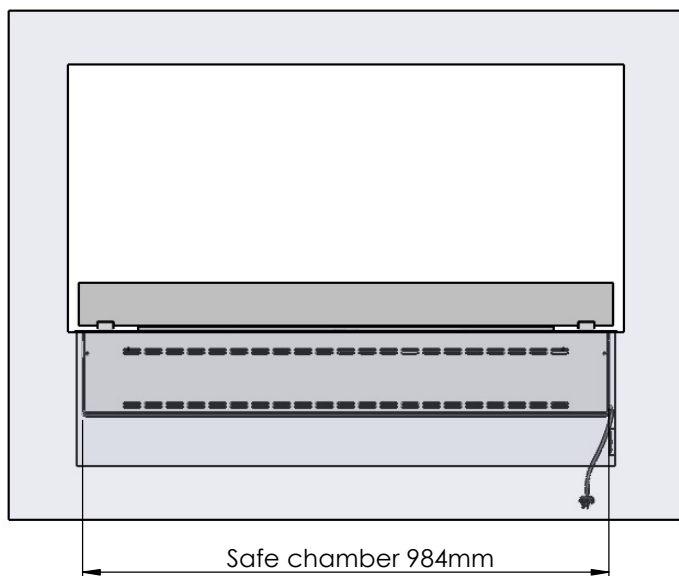

Glass solution 4