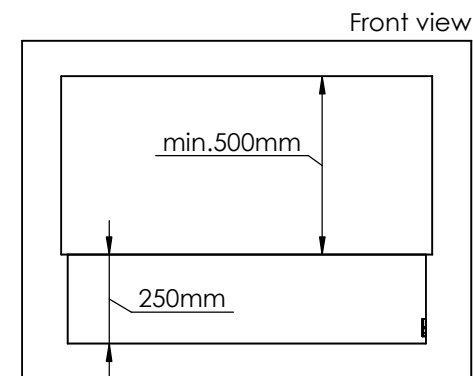

Wall cut-out dimensions

PRINCIPLE
72355

Denver F6
1020

Flame Tray 800mm
With Remote control, Bluetooth / App
Six flame levels incl. ECO
3x80mm high glass screen

Dimensions in millimeters Page 1 / 1

Decoflame Aps
Vang Mark 2
9380 Vestbjerg
Denmark
Tlf: +45 9630 4800

bestilling@decoflame.dk

Order: -

Customer: -

REKV. NO.: -

Date: -