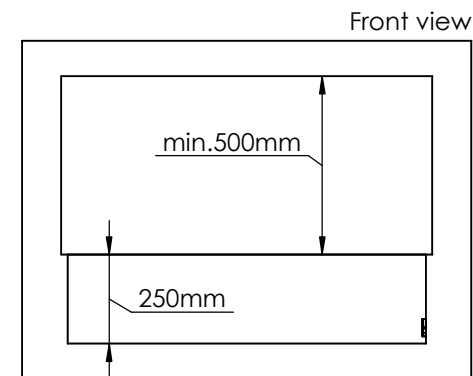

Glass solution 10

Wall cut-out dimensions

PRINCIPLE
72355

Denver F6
1020

Flame Tray 800mm
With Remote control, Bluetooth / App
Six flame levels incl. ECO
3x80mm high glass screen

Dimensions in millimeters Page 1 / 1

Decoflame Aps
Vang Mark 2
9380 Vestbjerg
Denmark
Tlf: +45 9630 4800

bestilling@decoflame.dk

Order: -

Customer: -

REKV. NO. : -

Date: -