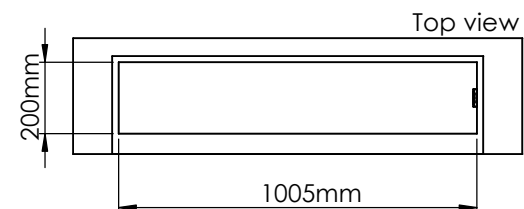

Wall cut-out dimensions

PRINCIPLE
72355

Denver F6
1020

Flame Tray 800mm
With Remote control, Bluetooth / App
Six flame levels incl. ECO
3x80mm high glass screen

Dimensions in millimeters Page 1 / 1

Decoflame Aps
Vang Mark 2
9380 Vestbjerg
Denmark
Tlf: +45 9630 4800

bestilling@decoflame.dk

Order: -

Customer: -

REKV. NO.: -

Date: -