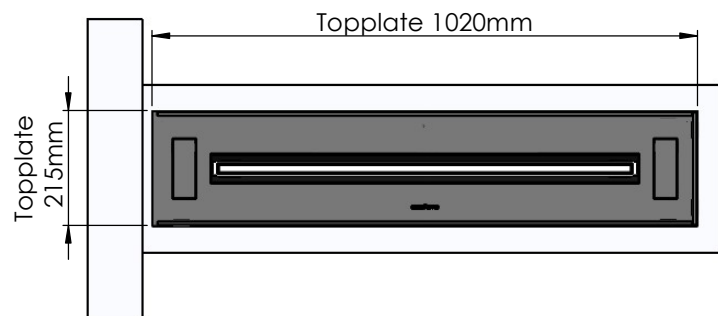

Glass solution 8