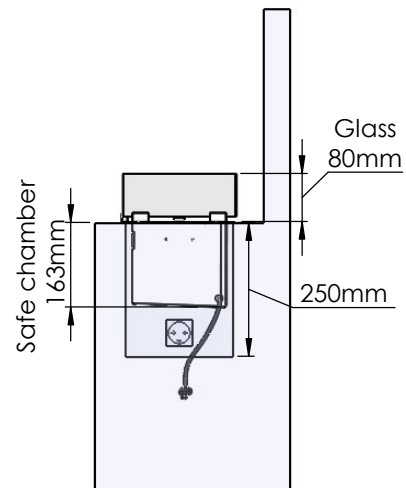

Glass solution 12