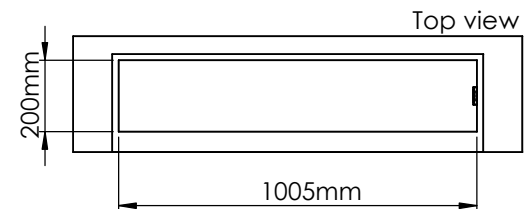

Wall cut-out dimensions

PRINCIPLE
72355

Denver F6
1020

Flame Tray 800mm
With Remote control, Bluetooth / App
Six flame levels incl. ECO
65mm high glass screen

Dimensions in millimeters Page 1 / 1

Decoflame Aps
Vang Mark 2
9380 Vestbjerg
Denmark
Tlf: +45 9630 4800

bestilling@decoflame.dk

Order: -

Customer: -

REKV. NO.: -

Date: -