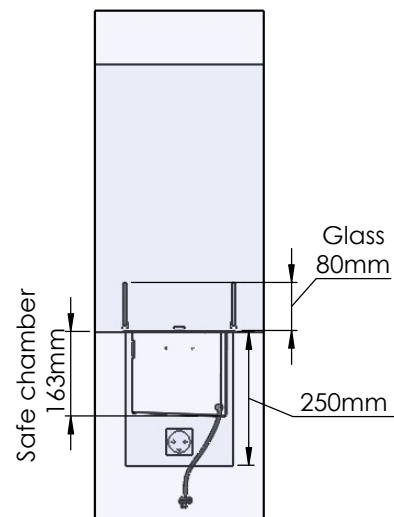

Glass solution 4