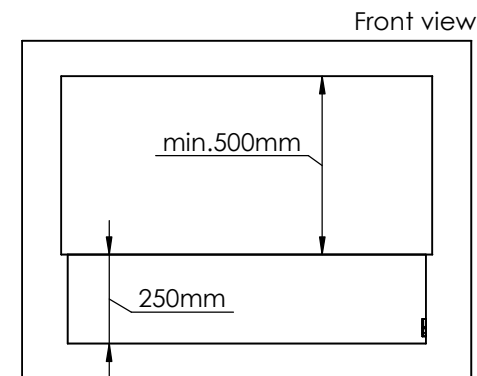

Wall cut-out dimensions

PRINCIPLE
72355

Denver F6
1020

Flame Tray 800mm
With Remote control, Bluetooth / App
Six flame levels incl. ECO
3x80mm high glass screen

Dimensions in millimeters Page 1 / 1

Decoflame Aps
Vang Mark 2
9380 Vestbjerg
Denmark
Tlf: +45 9630 4800

bestilling@decoflame.dk

Order: -

Customer: -

REKV. NO.: -

Date: -