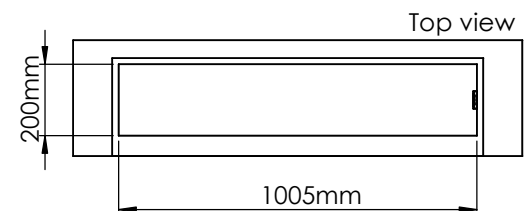

Wall cut-out dimensions

PRINCIPLE
72355

Denver F6
1020

Flame Tray 800mm
With Remote control, Bluetooth / App
Six flame levels incl. ECO
80mm high glass screen

Dimensions in millimeters Page 1 / 1

Decoflame Aps
Vang Mark 2
9380 Vestbjerg
Denmark
Tlf: +45 9630 4800

bestilling@decoflame.dk

Order: -

Customer: -

REKV. NO.: -

Date: -