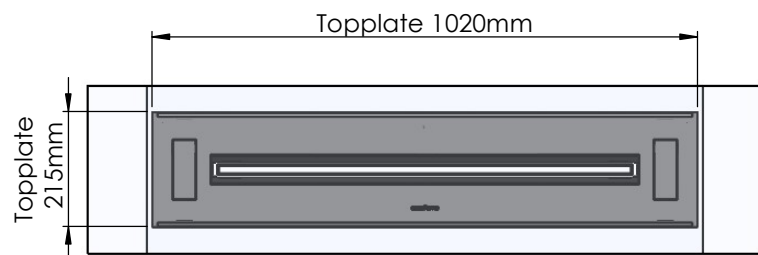

Glass solution 4