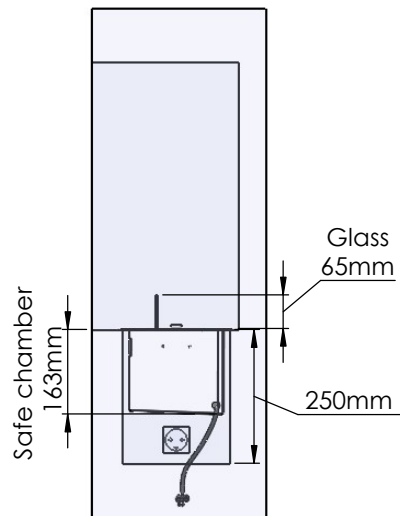

Glass solution 1