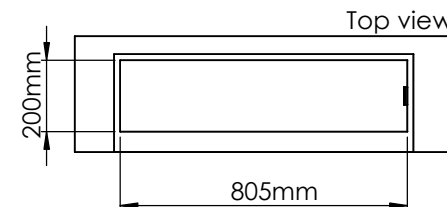

Wall cut-out dimensions

PRINCIPLE
72353

Denver F6
820

Flame Tray 600mm
With Remote control, Bluetooth / App
Six flame levels incl. ECO
65mm high glass screen

Dimensions in millimeters Page 1 / 1

Decoflame Aps
Vang Mark 2
9380 Vestbjerg
Denmark
Tlf: +45 9630 4800

bestilling@decoflame.dk

Order: -

Customer: -

REKV. NO. : -

Date: -