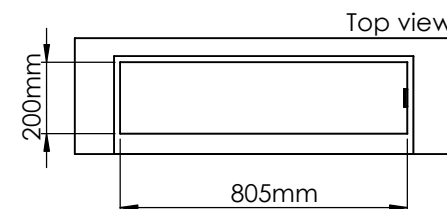

Wall cut-out dimensions

PRINCIPLE
72353

Denver F6
820

Flame Tray 600mm
With Remote control, Bluetooth / App
Six flame levels incl. ECO
2x65mm high glass screen

Dimensions in millimeters Page 1 / 1

Decoflame Aps
Vang Mark 2
9380 Vestbjerg
Denmark
Tlf: +45 9630 4800

bestilling@decoflame.dk

Order: -

Customer: -

REKV. NO. : -

Date: -