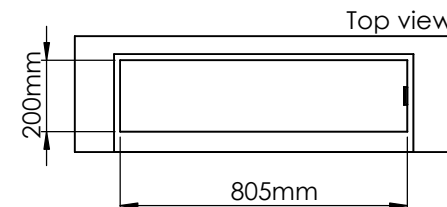

Wall cut-out dimensions

PRINCIPLE
72353

Denver F6
820

Flame Tray 600mm
With Remote control, Bluetooth / App
Six flame levels incl. ECO
2x80mm high glass screen

Dimensions in millimeters Page 1 / 1

Decoflame Aps
Vang Mark 2
9380 Vestbjerg
Denmark
Tlf: +45 9630 4800

bestilling@decoflame.dk

Order: -

Customer: -

REKV. NO. : -

Date: -