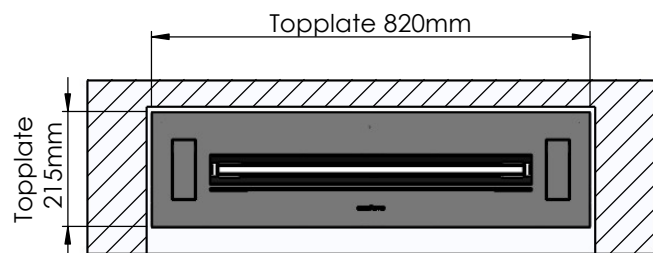

Glass solution 1