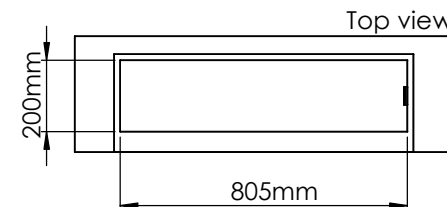

Wall cut-out dimensions

PRINCIPLE
72353

Denver F6
820

Flame Tray 600mm
With Remote control, Bluetooth / App
Six flame levels incl. ECO
3x80mm high glass screen

Dimensions in millimeters Page 1 / 1

Decoflame Aps
Vang Mark 2
9380 Vestbjerg
Denmark
Tlf: +45 9630 4800

bestilling@decoflame.dk

Order: -

Customer: -

REKV. NO.: -

Dato: -