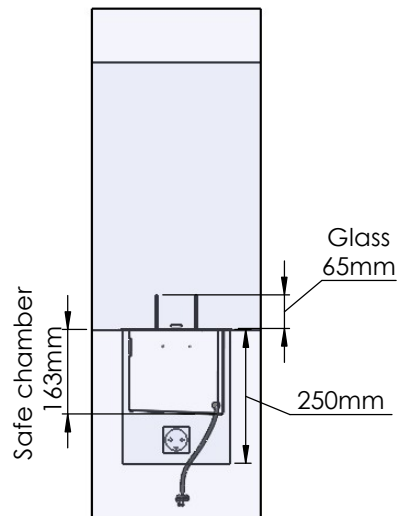

Glass solution 2

Wall cut-out dimensions