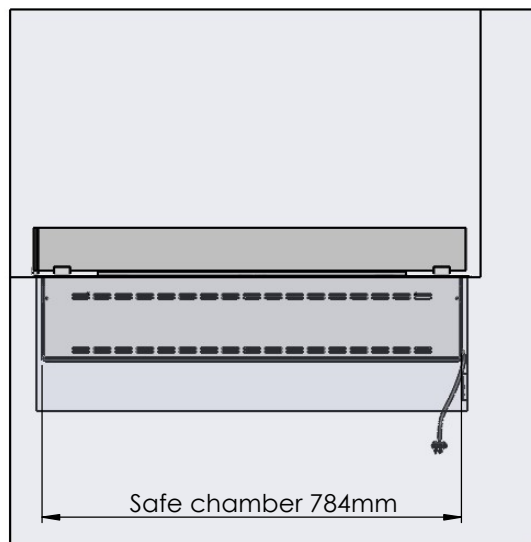

Glass solution 11