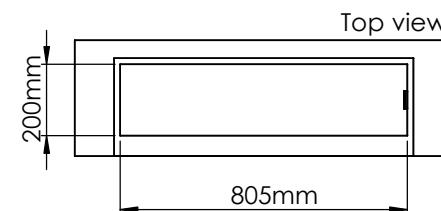

PRINCIPLE
72353

Denver F6
820

Flame Tray 600mm
With Remote control, Bluetooth / App
Six flame levels incl. ECO
2x65mm high glass screen

Dimensions in millimeters Page 1 / 1

Decoflame Aps
Vang Mark 2
9380 Vestbjerg
Denmark
Tlf: +45 9630 4800

bestilling@decoflame.dk

Order: -

Customer: -

REKV. NO. : -

Date: -