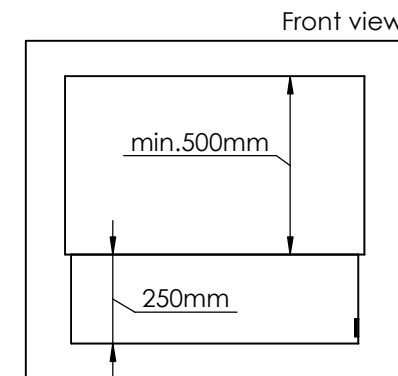

Wall cut-out dimensions

PRINCIPLE
72353

Denver F6
820

Flame Tray 600mm
With Remote control, Bluetooth / App
Six flame levels incl. ECO
3x80mm high glass screen

Dimensions in millimeters Page 1 / 1

Decoflame Aps
Vang Mark 2
9380 Vestbjerg
Denmark
Tlf: +45 9630 4800

bestilling@decoflame.dk

Order: -

Customer: -

REKV. NO.: -

Dato: -