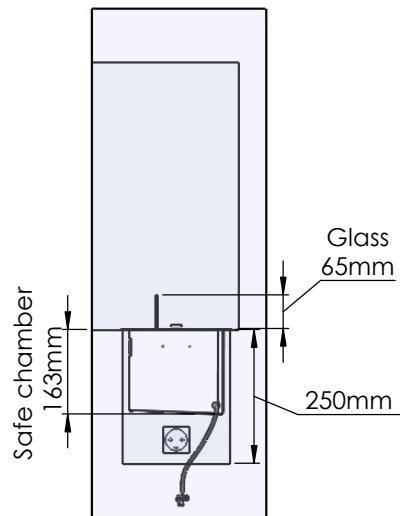

Glass solution 1