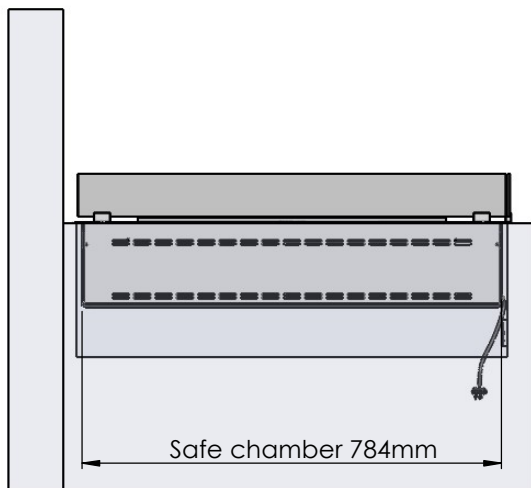

Glass solution 8