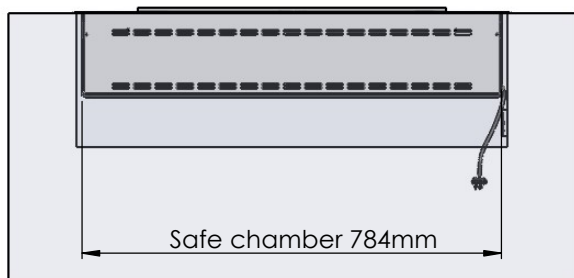

Glass solution 6