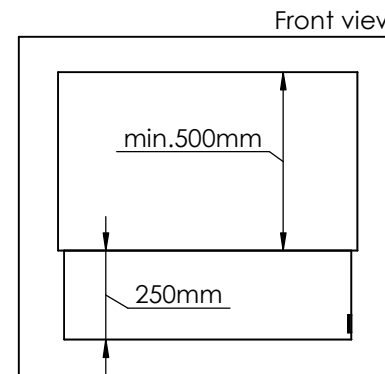

PRINCIPLE
72353

Denver F6
820

Flame Tray 600mm
With Remote control, Bluetooth / App
Six flame levels incl. ECO
2x65mm high glass screen

Dimensions in millimeters Page 1 / 1

Decoflame Aps
Vang Mark 2
9380 Vestbjerg
Denmark
Tlf: +45 9630 4800

bestilling@decoflame.dk

Order: -

Customer: -

REKV. NO. : -

Date: -