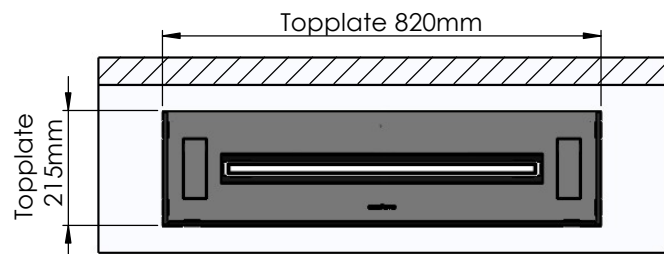

Glass solution 12