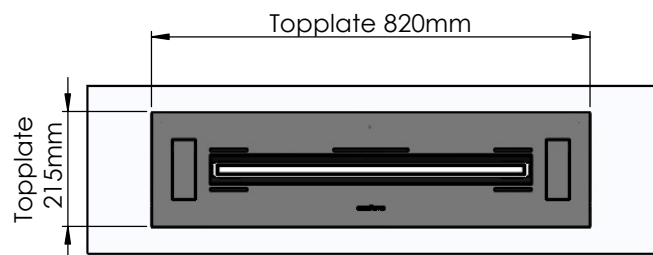

Glass solution 6