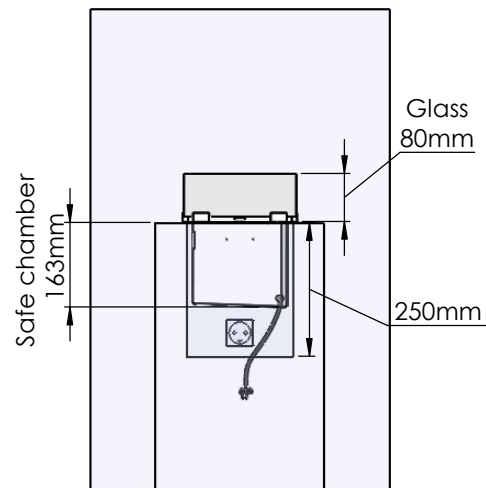

Glass solution 8