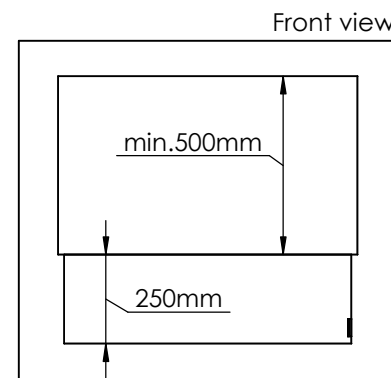

Wall cut-out dimensions

PRINCIPLE
72353

Denver F6
820

Flame Tray 600mm
With Remote control, Bluetooth / App
Six flame levels incl. ECO
2x80mm high glass screen

Dimensions in millimeters Page 1 / 1

Decoflame Aps
Vang Mark 2
9380 Vestbjerg
Denmark
Tlf: +45 9630 4800

bestilling@decoflame.dk

Order: -

Customer: -

REKV. NO. : -

Date: -