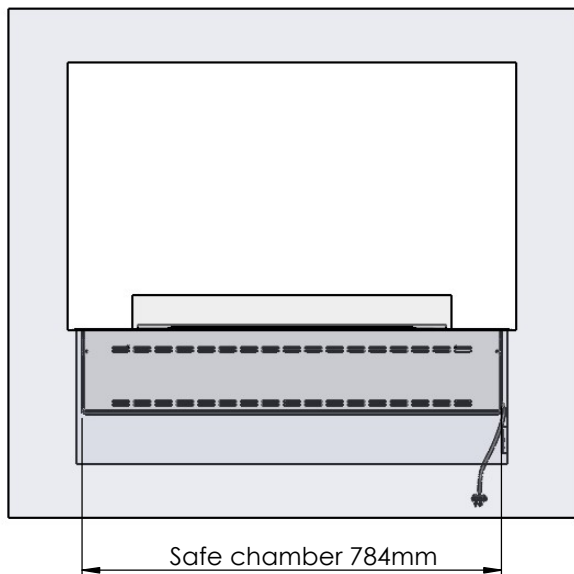

Glass solution 2

Wall cut-out dimensions