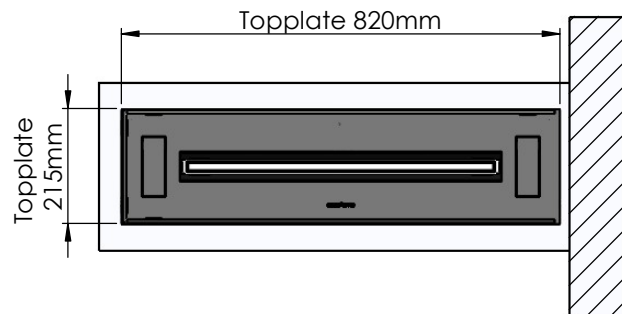

Glass solution 10

Wall cut-out dimensions

PRINCIPLE
72353

Denver F6
820

Flame Tray 600mm
With Remote control, Bluetooth / App
Six flame levels incl. ECO
3x80mm high glass screen

Dimensions in millimeters Page 1 / 1

Decoflame Aps
Vang Mark 2
9380 Vestbjerg
Denmark
Tlf: +45 9630 4800

bestilling@decoflame.dk

Order: -

Customer: -

REKV. NO. : -

Date: -