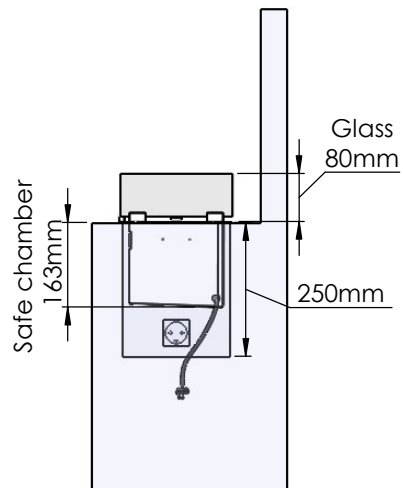

Glass solution 12