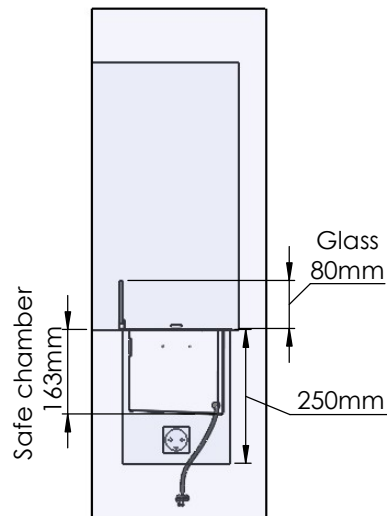

Glass solution 3