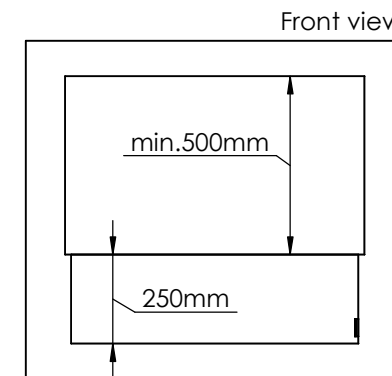

Wall cut-out dimensions

PRINCIPLE
72353

Denver F6
820

Flame Tray 600mm
With Remote control, Bluetooth / App
Six flame levels incl. ECO
2x80mm high glass screen

Dimensions in millimeters Page 1 / 1

Decoflame Aps
Vang Mark 2
9380 Vestbjerg
Denmark
Tlf: +45 9630 4800

bestilling@decoflame.dk

Order: -

Customer: -

REKV. NO. : -

Date: -