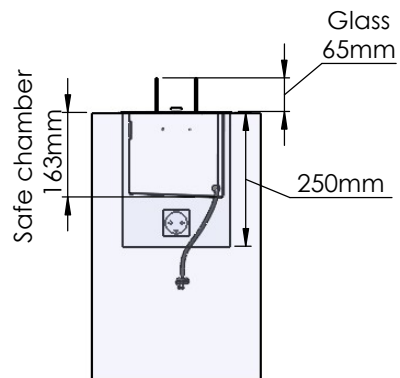

Glass solution 5