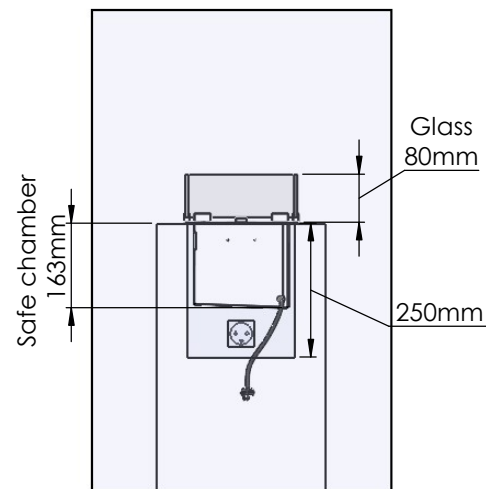

Glass solution 10

Wall cut-out dimensions

PRINCIPLE
72353

Denver F6
820

Flame Tray 600mm
With Remote control, Bluetooth / App
Six flame levels incl. ECO
3x80mm high glass screen

Dimensions in millimeters Page 1 / 1

Decoflame Aps
Vang Mark 2
9380 Vestbjerg
Denmark
Tlf: +45 9630 4800

bestilling@decoflame.dk

Order: -

Customer: -

REKV. NO. : -

Date: -