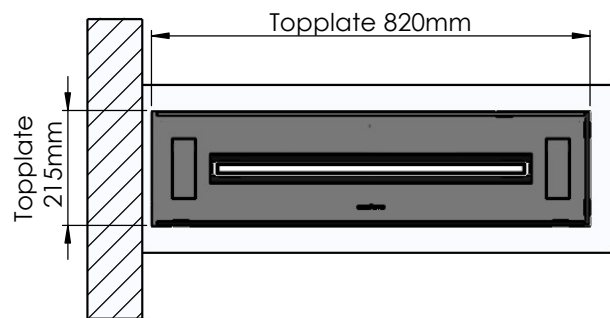

Glass solution 8