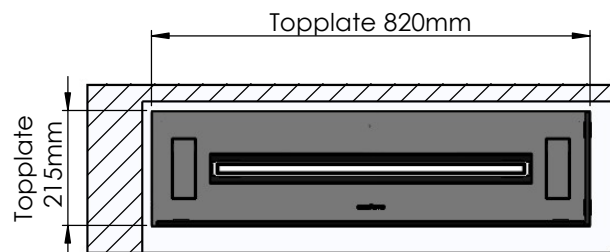

Glass solution 9