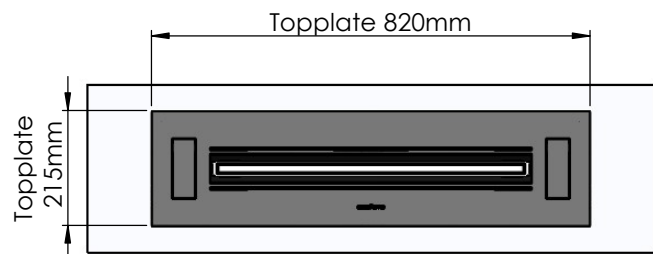

Glass solution 5