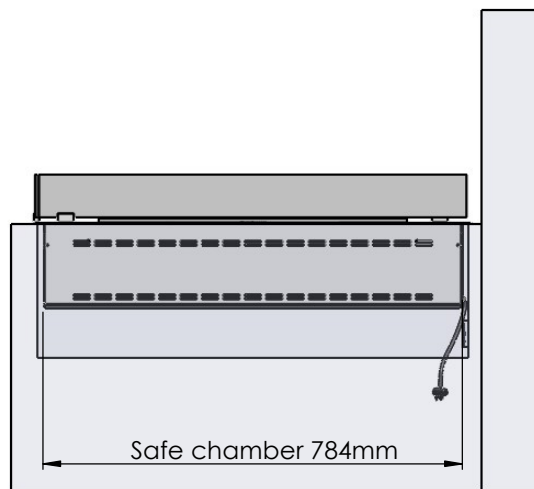

Glass solution 10

Wall cut-out dimensions

PRINCIPLE
72353

Denver F6
820

Flame Tray 600mm
With Remote control, Bluetooth / App
Six flame levels incl. ECO
3x80mm high glass screen

Dimensions in millimeters Page 1 / 1

Decoflame Aps
Vang Mark 2
9380 Vestbjerg
Denmark
Tlf: +45 9630 4800

bestilling@decoflame.dk

Order: -

Customer: -

REKV. NO. : -

Date: -