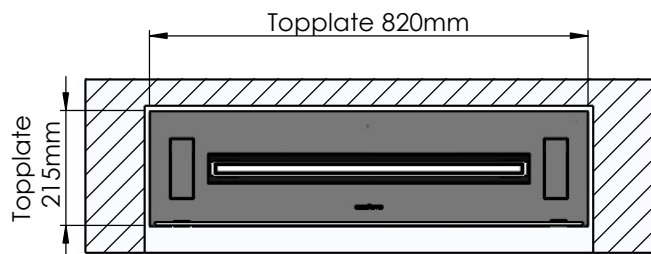

Glass solution 3