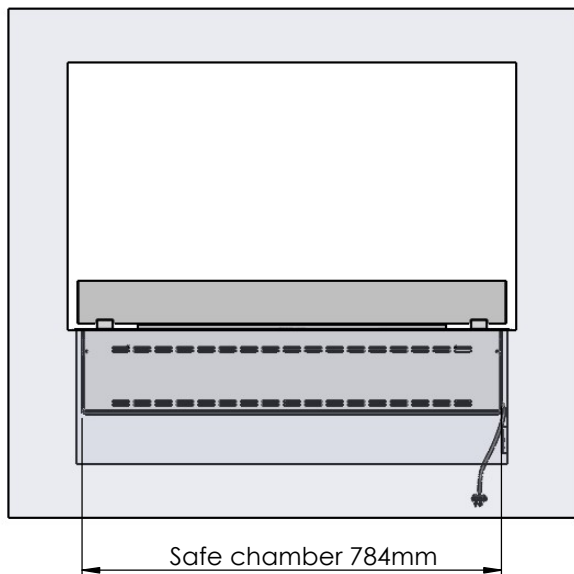

Glass solution 4