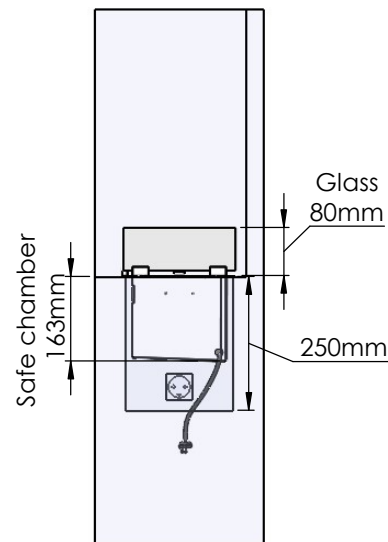

Glass solution 11