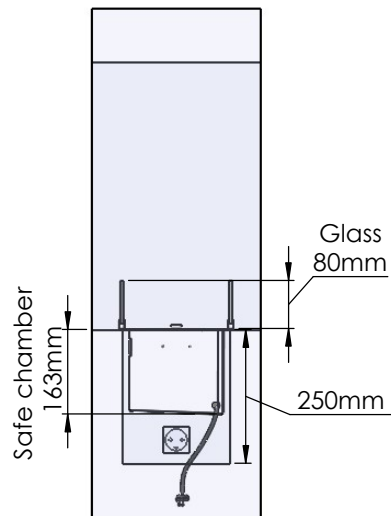

Glass solution 4