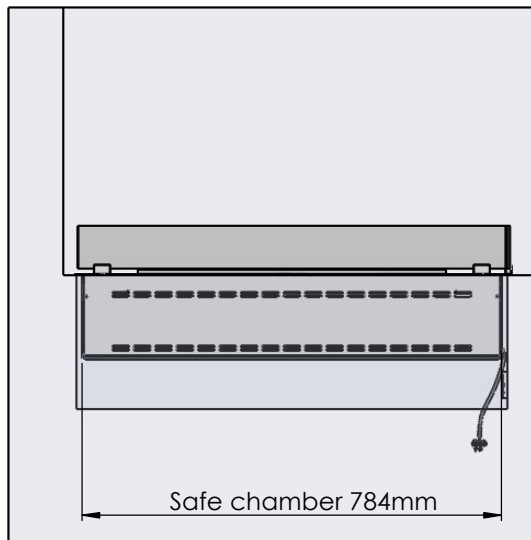

Glass solution 9