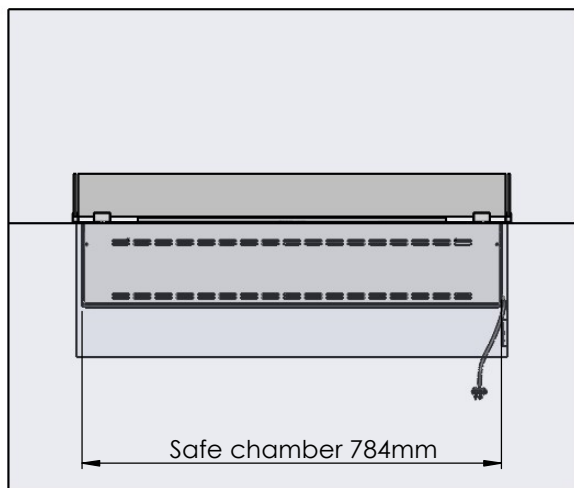

Glass solution 12