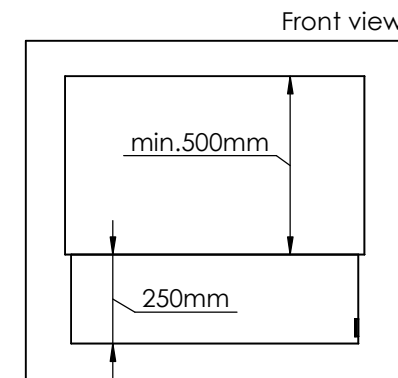

Wall cut-out dimensions

PRINCIPLE
72353

Denver F6
820

Flame Tray 600mm
With Remote control, Bluetooth / App
Six flame levels incl. ECO
80mm high glass screen

Dimensions in millimeters Page 1 / 1

Decoflame Aps
Vang Mark 2
9380 Vestbjerg
Denmark
Tlf: +45 9630 4800

bestilling@decoflame.dk

Order: -

Customer: -

REKV. NO. : -

Date: -