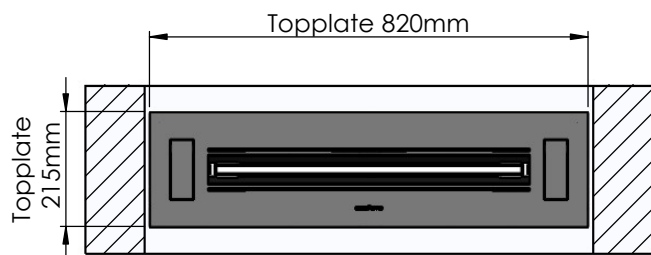

Glass solution 2

Wall cut-out dimensions