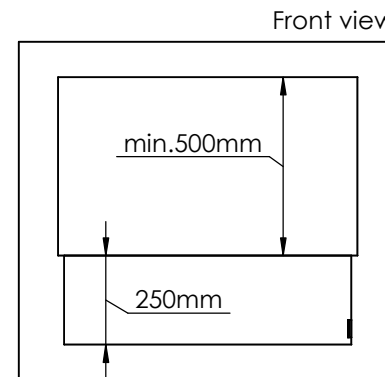

Wall cut-out dimensions

PRINCIPLE
72353

Denver F6
820

Flame Tray 600mm
With Remote control, Bluetooth / App
Six flame levels incl. ECO

Dimensions in millimeters Page 1 / 1

Decoflame Aps
Vang Mark 2
9380 Vestbjerg
Denmark
Tlf: +45 9630 4800

bestilling@decoflame.dk

Order: -

Customer: -

REKV. NO. : -

Dato: -