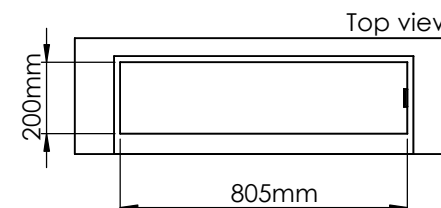

Wall cut-out dimensions

PRINCIPLE
72353

Denver F6
820

Flame Tray 600mm
With Remote control, Bluetooth / App
Six flame levels incl. ECO

Dimensions in millimeters Page 1 / 1

Decoflame Aps
Vang Mark 2
9380 Vestbjerg
Denmark
Tlf: +45 9630 4800

bestilling@decoflame.dk

Order: -

Customer: -

REKV. NO. : -

Dato: -