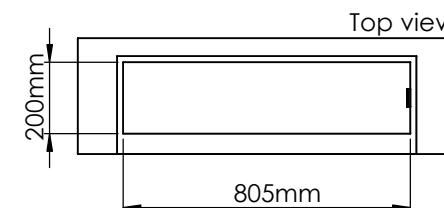

Glass solution 10

Wall cut-out dimensions

PRINCIPLE
72353

Denver F6
820

Flame Tray 600mm
With Remote control, Bluetooth / App
Six flame levels incl. ECO
3x80mm high glass screen

Dimensions in millimeters Page 1 / 1

Decoflame Aps
Vang Mark 2
9380 Vestbjerg
Denmark
Tlf: +45 9630 4800

bestilling@decoflame.dk

Order: -

Customer: -

REKV. NO. : -

Date: -