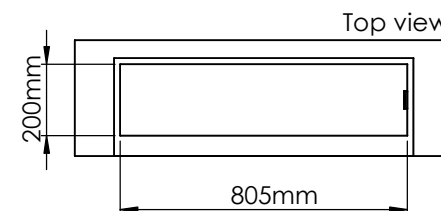

Wall cut-out dimensions

PRINCIPLE
72353

Denver F6
820

Flame Tray 600mm
With Remote control, Bluetooth / App
Six flame levels incl. ECO
80mm high glass screen

Dimensions in millimeters Page 1 / 1

Decoflame Aps
Vang Mark 2
9380 Vestbjerg
Denmark
Tlf: +45 9630 4800

bestilling@decoflame.dk

Order: -

Customer: -

REKV. NO. : -

Date: -