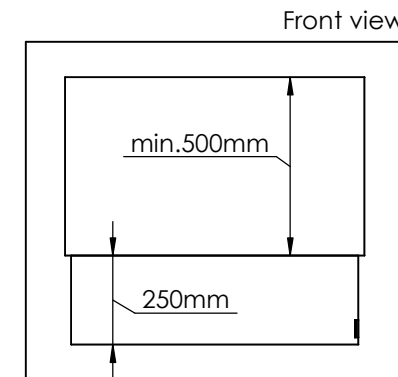

Wall cut-out dimensions

PRINCIPLE
72353

Denver F6
820

Flame Tray 600mm
With Remote control, Bluetooth / App
Six flame levels incl. ECO
65mm high glass screen

Dimensions in millimeters Page 1 / 1

Decoflame Aps
Vang Mark 2
9380 Vestbjerg
Denmark
Tlf: +45 9630 4800

bestilling@decoflame.dk

Order: -

Customer: -

REKV. NO. : -

Date: -