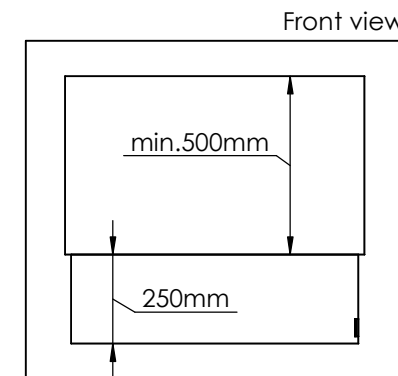

Wall cut-out dimensions

PRINCIPLE
72353

Denver F6
820

Flame Tray 600mm
With Remote control, Bluetooth / App
Six flame levels incl. ECO
3x80mm high glass screen

Dimensions in millimeters Page 1 / 1

Decoflame Aps
Vang Mark 2
9380 Vestbjerg
Denmark
Tlf: +45 9630 4800

bestilling@decoflame.dk

Order: -

Customer: -

REKV. NO. : -

Date: -