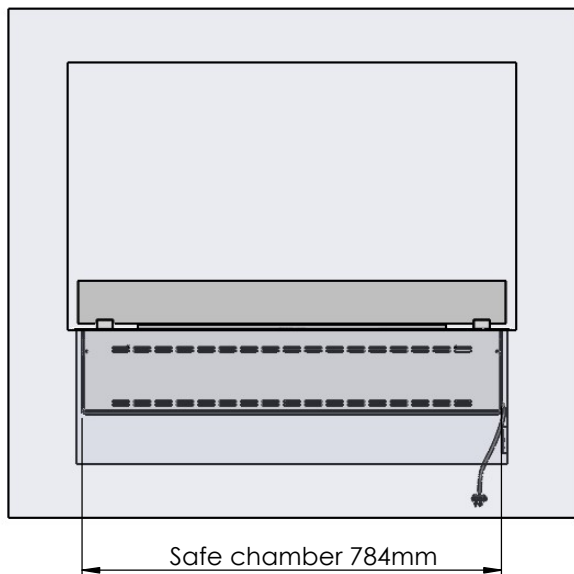

Glass solution 3