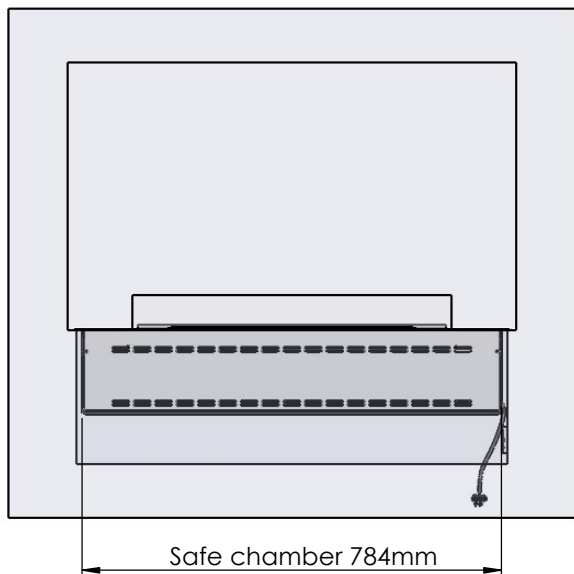

Glass solution 1