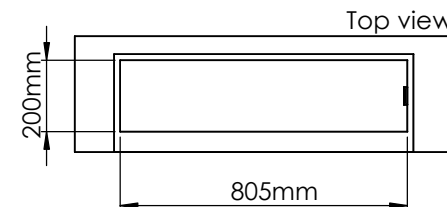

Wall cut-out dimensions

PRINCIPLE
72353

Denver F6
820

Flame Tray 600mm
With Remote control, Bluetooth / App
Six flame levels incl. ECO
2x80mm high glass screen

Dimensions in millimeters Page 1 / 1

Decoflame Aps
Vang Mark 2
9380 Vestbjerg
Denmark
Tlf: +45 9630 4800

bestilling@decoflame.dk

Order: -

Customer: -

REKV. NO. : -

Date: -