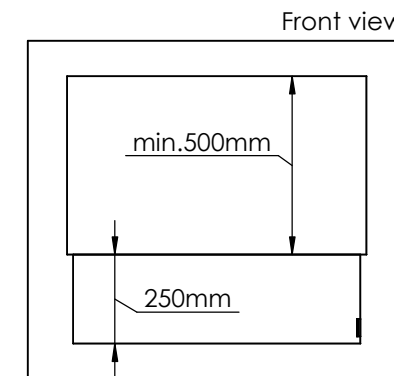

Glass solution 10

Wall cut-out dimensions

PRINCIPLE
72353

Denver F6
820

Flame Tray 600mm
With Remote control, Bluetooth / App
Six flame levels incl. ECO
3x80mm high glass screen

Dimensions in millimeters Page 1 / 1

Decoflame Aps
Vang Mark 2
9380 Vestbjerg
Denmark
Tlf: +45 9630 4800

bestilling@decoflame.dk

Order: -

Customer: -

REKV. NO. : -

Date: -