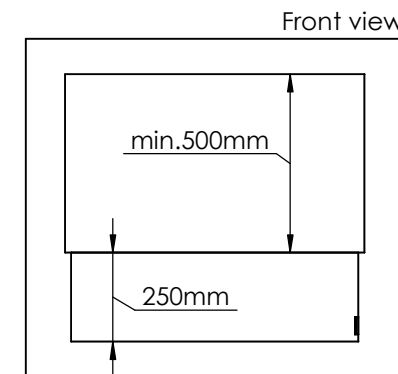

Wall cut-out dimensions

PRINCIPLE
72353

Denver F6
820

Flame Tray 600mm
With Remote control, Bluetooth / App
Six flame levels incl. ECO
2x80mm high glass screen

Dimensions in millimeters Page 1 / 1

Decoflame Aps
Vang Mark 2
9380 Vestbjerg
Denmark
Tlf: +45 9630 4800

bestilling@decoflame.dk

Order: -

Customer: -

REKV. NO. : -

Date: -