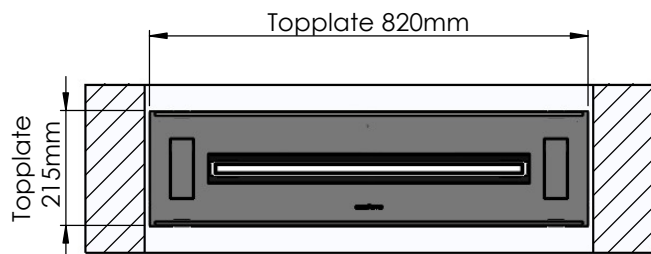

Glass solution 4