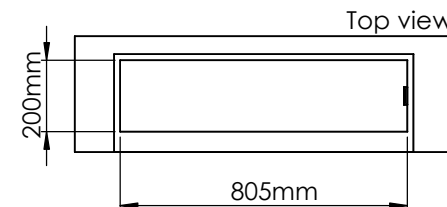

Wall cut-out dimensions

PRINCIPLE
72353

Denver F6
820

Flame Tray 600mm
With Remote control, Bluetooth / App
Six flame levels incl. ECO
3x80mm high glass screen

Dimensions in millimeters Page 1 / 1

Decoflame Aps
Vang Mark 2
9380 Vestbjerg
Denmark
Tlf: +45 9630 4800

bestilling@decoflame.dk

Order: -

Customer: -

REKV. NO. : -

Date: -