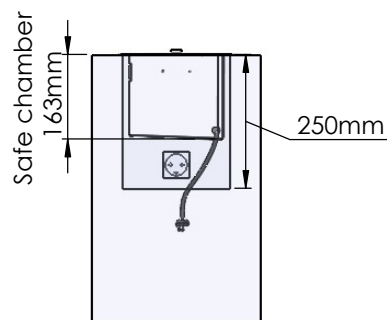

Glass solution 6