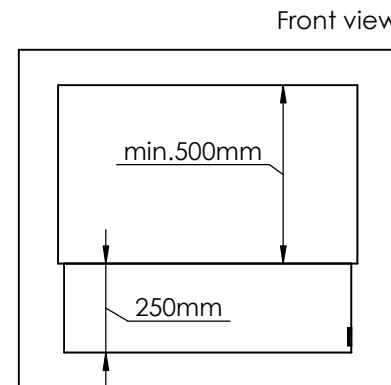

Wall cut-out dimensions

PRINCIPLE
72353

Denver F6
820

Flame Tray 600mm
With Remote control, Bluetooth / App
Six flame levels incl. ECO
2x65mm high glass screen

Dimensions in millimeters Page 1 / 1

Decoflame Aps
Vang Mark 2
9380 Vestbjerg
Denmark
Tlf: +45 9630 4800

bestilling@decoflame.dk

Order: -

Customer: -

REKV. NO. : -

Date: -