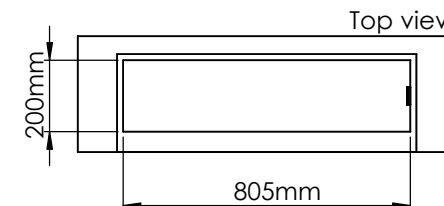

Wall cut-out dimensions

PRINCIPLE
72353

Denver F6
820

Flame Tray 600mm
With Remote control, Bluetooth / App
Six flame levels incl. ECO
2x80mm high glass screen

Dimensions in millimeters Page 1 / 1

Decoflame Aps
Vang Mark 2
9380 Vestbjerg
Denmark
Tlf: +45 9630 4800

bestilling@decoflame.dk

Order: -

Customer: -

REKV. NO. : -

Date: -