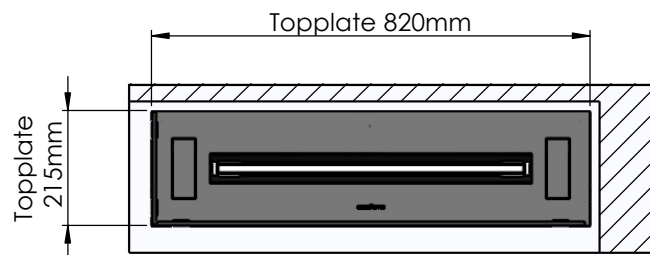

Glass solution 11