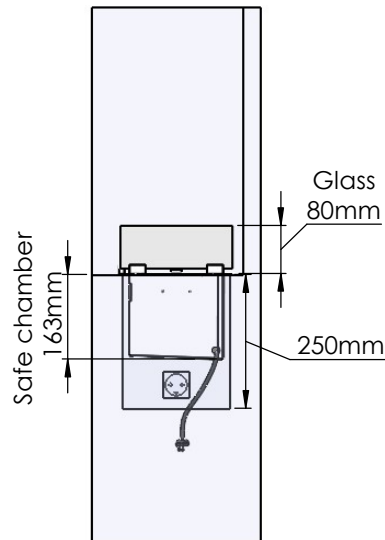

Glass solution 9