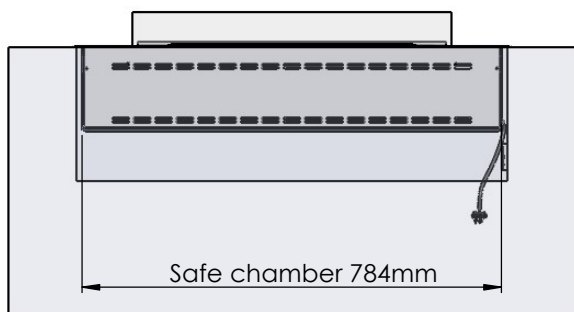

Glass solution 5