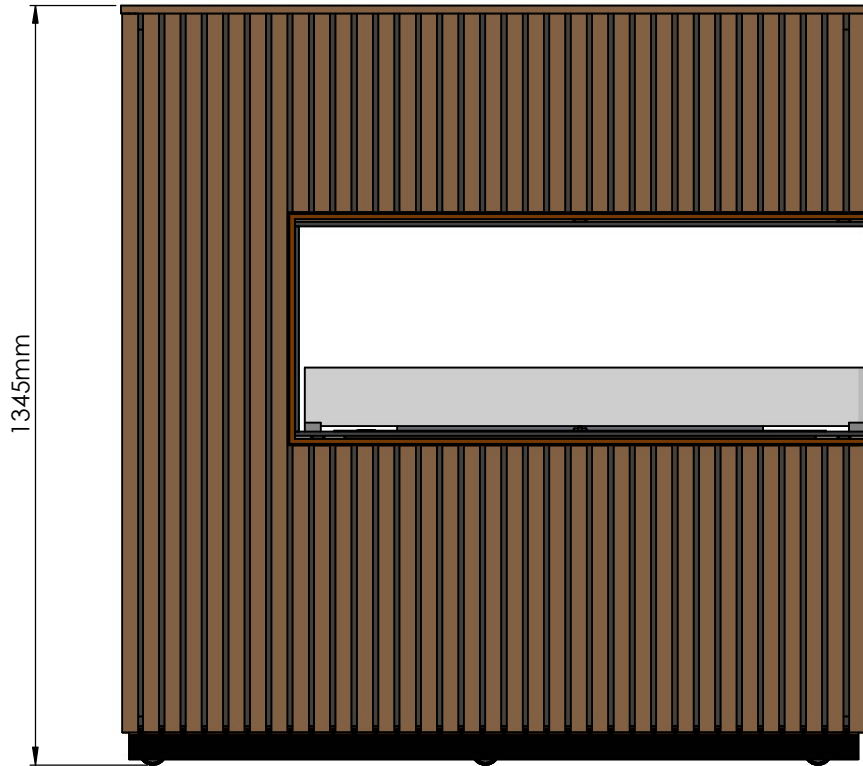

decoflame® Wood Panel wall (B1) 1390x1345x390mm

Montreal, Open to front, back and side 1000x400x390mm, Black colour

Options

- Material Panel**
- Black-stained oak
 - Oak nature
 - Walnut

- Burner**
- Denver F3/F6
 - Hybrid
 - Manual

- Glass**
- Clear
 - Bronze
 - 3x 110mm glass
 - 2x Full glass 1x door (Only for Hybrid)

Caster wheels

Montreal Open to front, back and side

Dimensions are in millimeters		Decoflake Aps Vang Mark 2 9380 Vestbjerg Denmark Tlf: +45 9630 4800 	SCALE: 1:10
Date	19-06-2024		FORMAT: A3
REVISION:	-	bestilling@decoflake.dk	Page 1 OF 1
Author:	JDR	Order Number - Customer - Reference:	
Copyright of Decoflake Aps Danmark, whose property this document remains. No part thereof may be disclosed, copied, duplicated or in any other way made use of, except with the approval of Decoflake Aps.		PRINCIP Lamel væg B1 1390x1345x390mm m.Montreal FBS	
		Customer Approval Signature - Date	