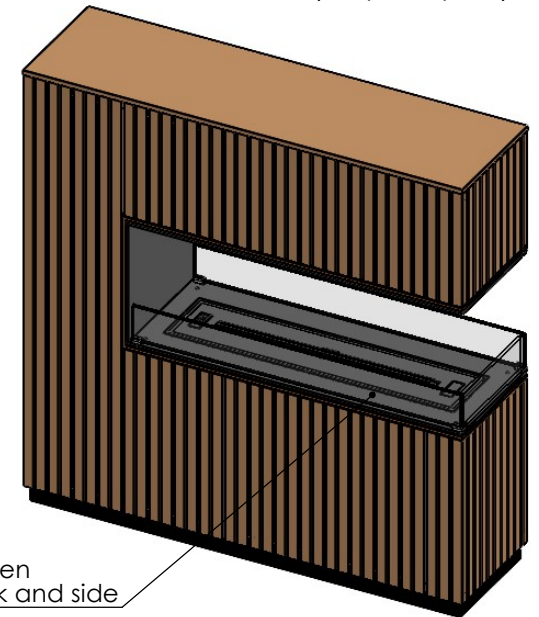

decoflame® Wood Panel wall (B1) 1390x1345x390mm

Montreal, Open to front, back and side 1000x400x390mm, Black colour

Options

- Material Panel**
- Black-stained oak
 - Oak nature
 - Walnut

- Burner**
- Denver F3/F6
 - Hybrid
 - Manual

- Glass**
- Clear
 - Bronze
 - 3x 110mm glass
 - 2x Full glass 1x door (Only for Hybrid)

Caster wheels

Montreal Open to front, back and side

Dimensions are in millimeters		Decoflake Aps Vang Mark 2 9380 Vestbjerg Denmark Tlf: +45 9630 4800 	SCALE: 1:10
Date	19-06-2024		FORMAT: A3
REVISION:	-	bestilling@decoflake.dk	Page 1 OF 1
Author:	JDR	Order Number - Customer - Reference:	
Copyright of Decoflake Aps Danmark, whose property this document remains. No part thereof may be disclosed, copied, duplicated or in any other way made use of, except with the approval of Decoflake Aps.		PRINCIP Lamel væg B1 1390x1345x390mm m.Montreal FBS	
		Customer Approval Signature - Date	